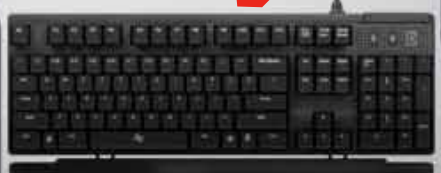

PROFESSIONAL
ELITE
EXTREME

KEY SWITCH TYPE	BLACK CHERRY MX
KEYSTROKES	50 MILLION TIMES
KEY STRENGTH	POWER DRIVE 60G
NUMBER KEYS	PROVISIONS 104 N U
INTERFACE	USB 2.0
LONG CABLE	1.80 METERS HIGH STRENGTH
CONNECTOR	USB WITH GOLD PLATED
SURFACE	BLACK SOFT MATE
DIMENSIONS	44.45 X 14.48 X 2.54 CM
WEIGHT	1.27G
WARRANTY	2 YEAR
OPERATING SYSTEMS	WINDOWS ® 7, VISTA ® AND XP ®