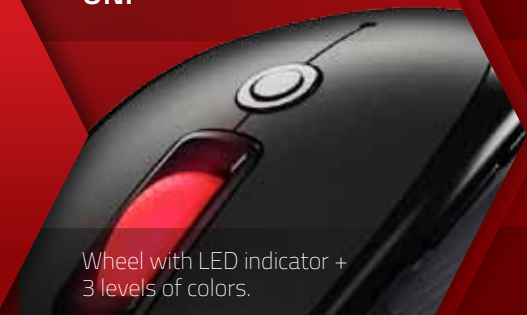

### ▪ TAKE CONTROL!

- 4 Buttons + 1 DPI selector.

## DETAILS

Sentey Apocalypse X™ also provides further ergonomics and your best performance.

ON!

Wheel with LED indicator + 3 levels of colors.