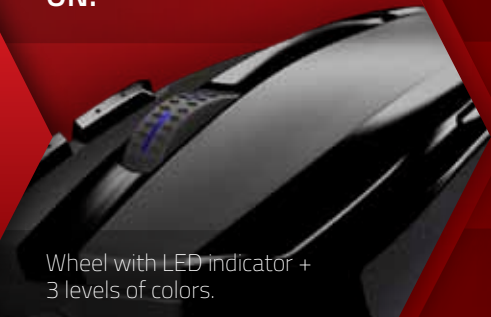

### ON!

Wheel with LED indicator +  
3 levels of colors.